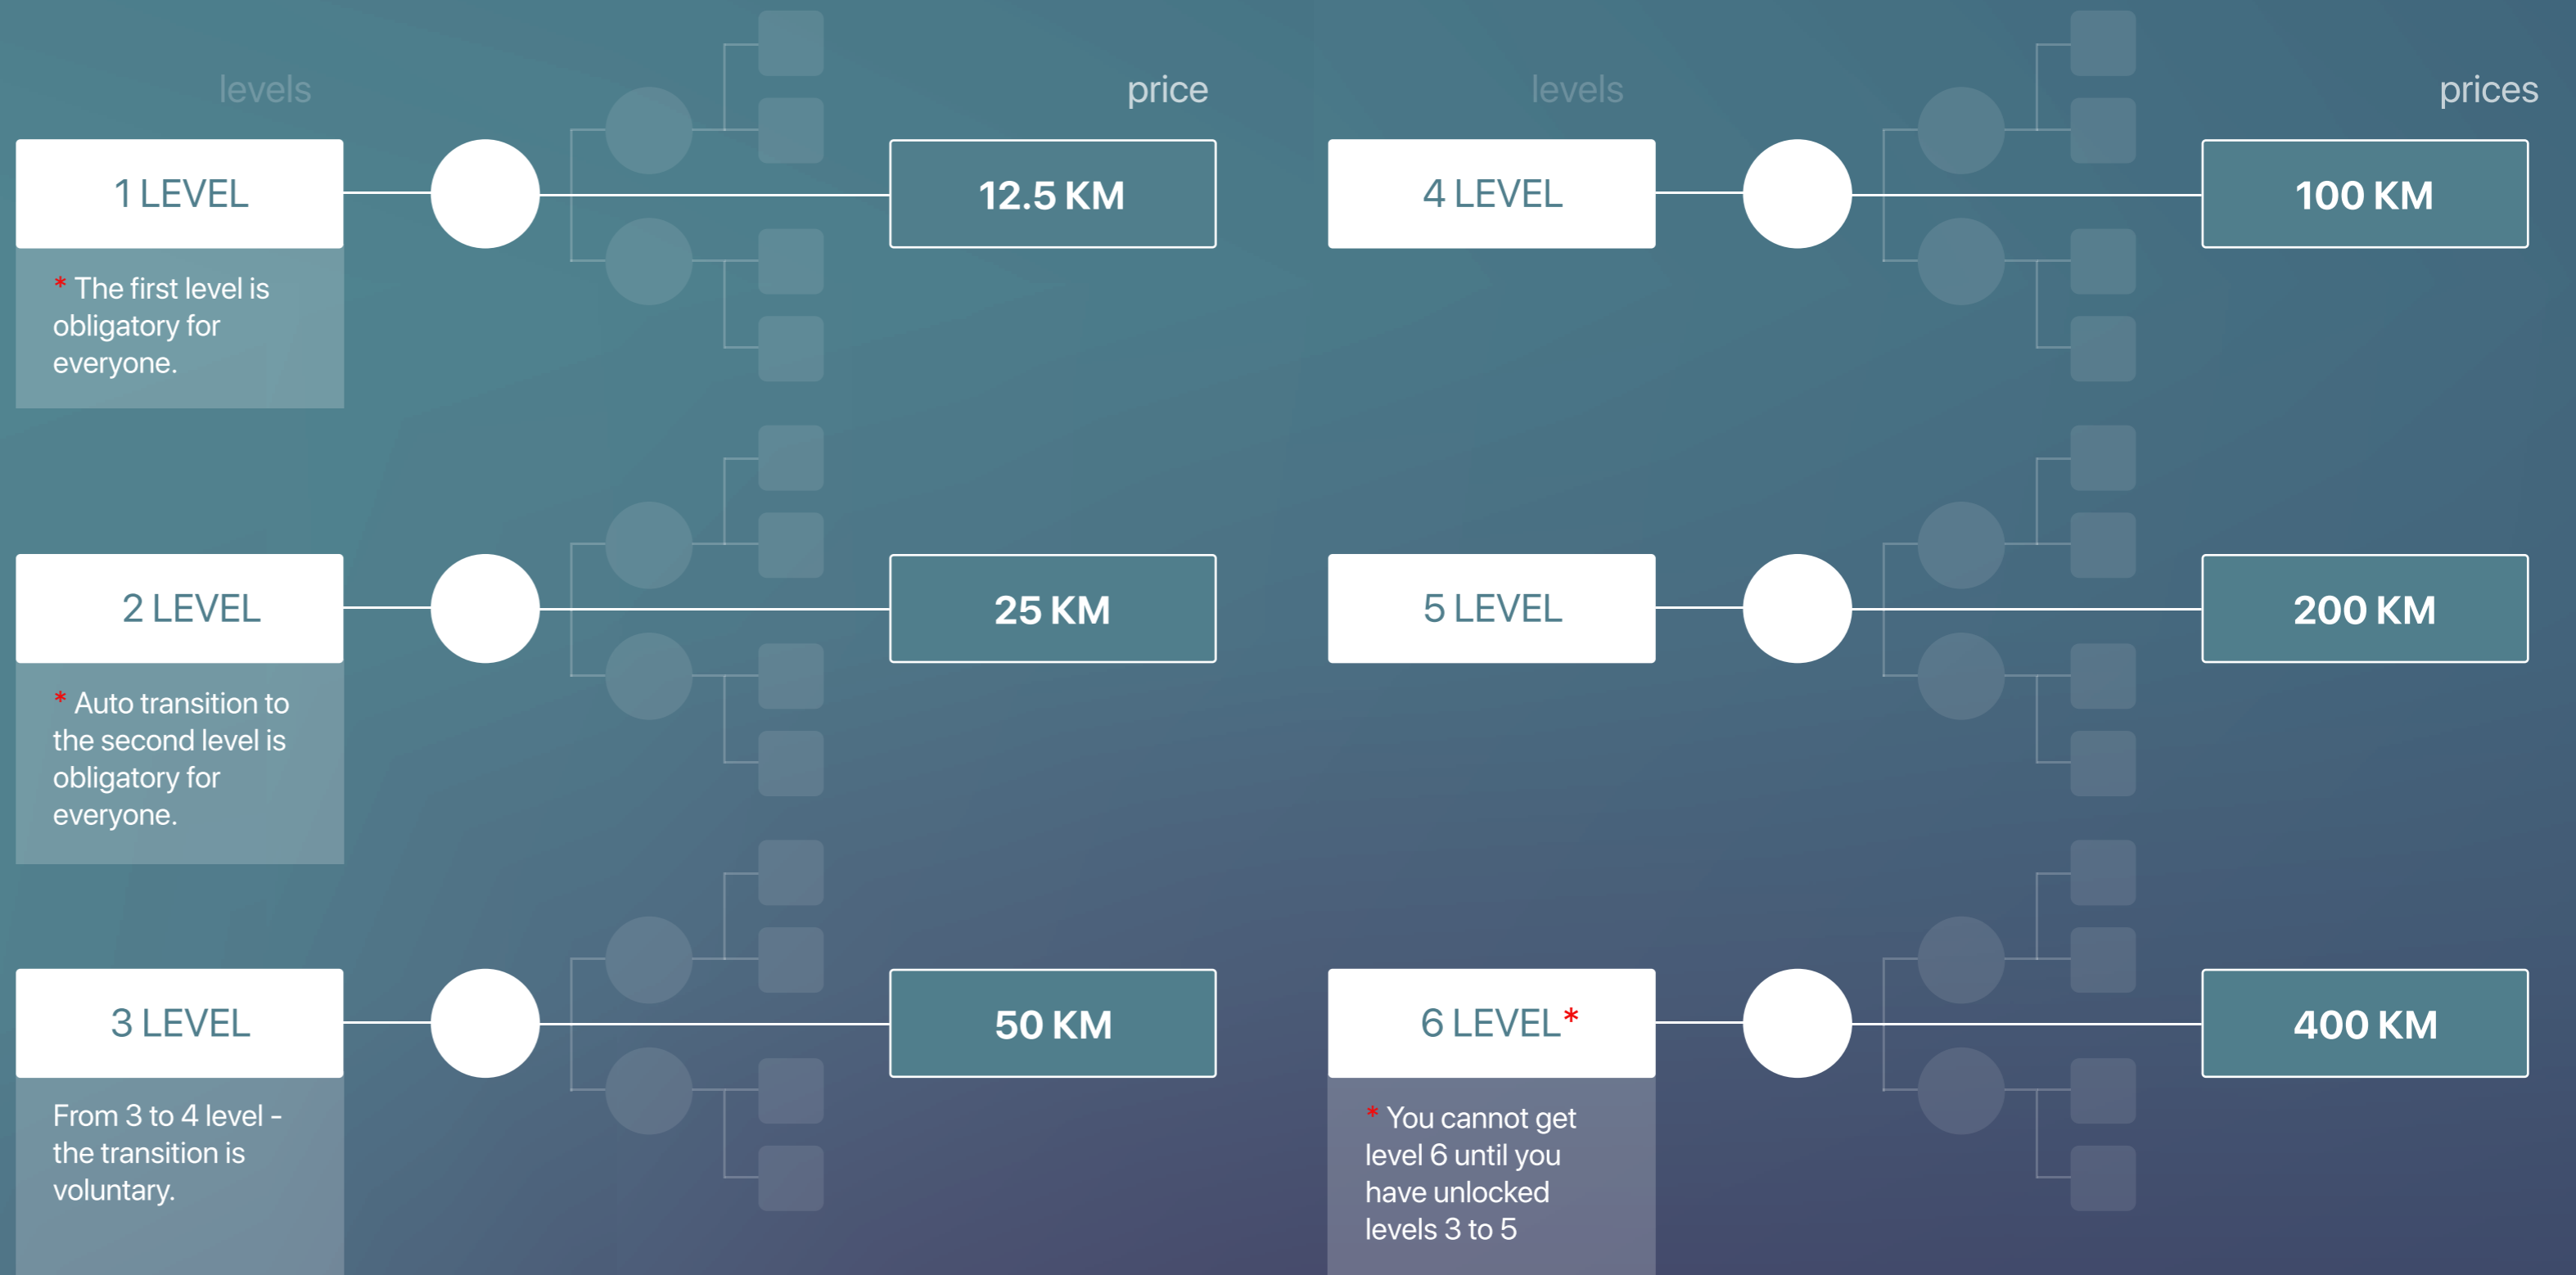

$$1 \text{ } \text{↻} + 1 \text{ } \text{Ⓜ} = \text{Ⓢ} * 4$$

You get the invested amount multiplied by 4 and this is only one turnover and one place.

You can have an unlimited number of places, and there is no limit on how many turnovers your place can make.

LEVELS

IN TOTAL, THERE WILL BE **6** LEVELS AT THE START, EACH SUBSEQUENT LEVEL IS EXACTLY **2** TIMES MORE COSTLY THAN THE PREVIOUS ONE.

HOW DOES THE 1ST LEVEL AND AUTO TRANSITION TO THE 2ND LEVEL WORK:

AT THE SAME TIME, YOU WILL ALREADY HAVE A PLACE UNLOCKED IN THE SECOND LEVEL AT A COST OF 25KM AND ANOTHER PLACE IN THE FIRST LEVEL.

THE SECOND LEVEL WILL BRING YOU $25KM * 3 = 75KM$.

TOTAL:

EVEN AT THIS SHORT TIMED POINT, YOU HAVE ALREADY EARNED MORE THAN 600% OF YOUR STARTING AMOUNT.

DOWN STREAM - a stream from bottom to top. When participants come to you from lower levels. The same principle as with UP STREAM

UP STREAM, DOWN STREAM, SKIP

SKIP - You get participants who close their matrixes faster than those who invited them and they go to flooding or buy new levels.