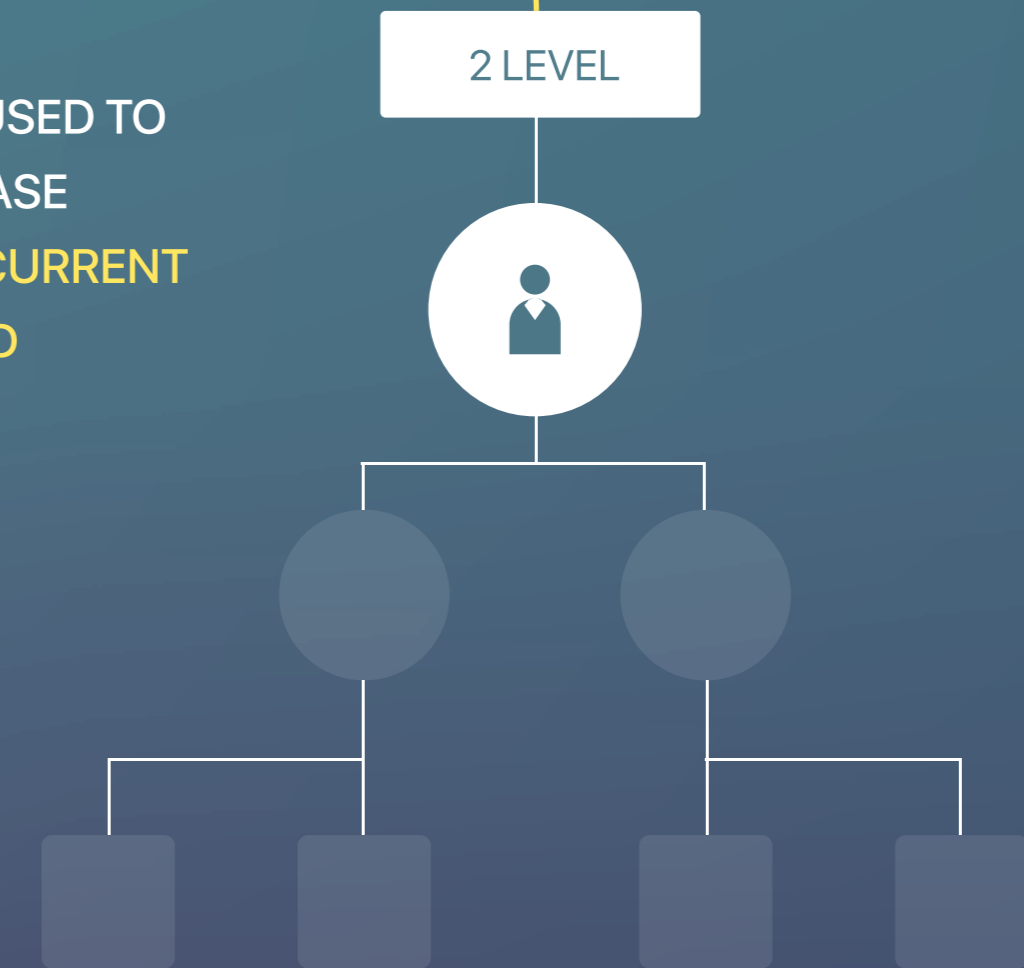

LEVELS

IN TOTAL, THERE WILL BE **6** LEVELS AT THE START, EACH SUBSEQUENT LEVEL IS EXACTLY **2** TIMES MORE COSTLY THAN THE PREVIOUS ONE.

HOW DOES THE 1ST LEVEL AND AUTO TRANSITION TO THE 2ND LEVEL WORK:

Flooding In this context is an idiom that perfectly reflects the meaning of repeated, automatic spot purchases from the fourth payout. Such automatic rebuy functions of IT4 allow to flood it with money . As a result you get more profit.

Participants below you go through the same process and end up under your new open spot.

HOW THE SECOND AND HIGHER LEVELS WORK

2

THE FOURTH PAYOUT IS USED TO AUTOMATICALLY PURCHASE ANOTHER PLACE IN THE CURRENT LEVEL OR THE SO-CALLED FLOODING.