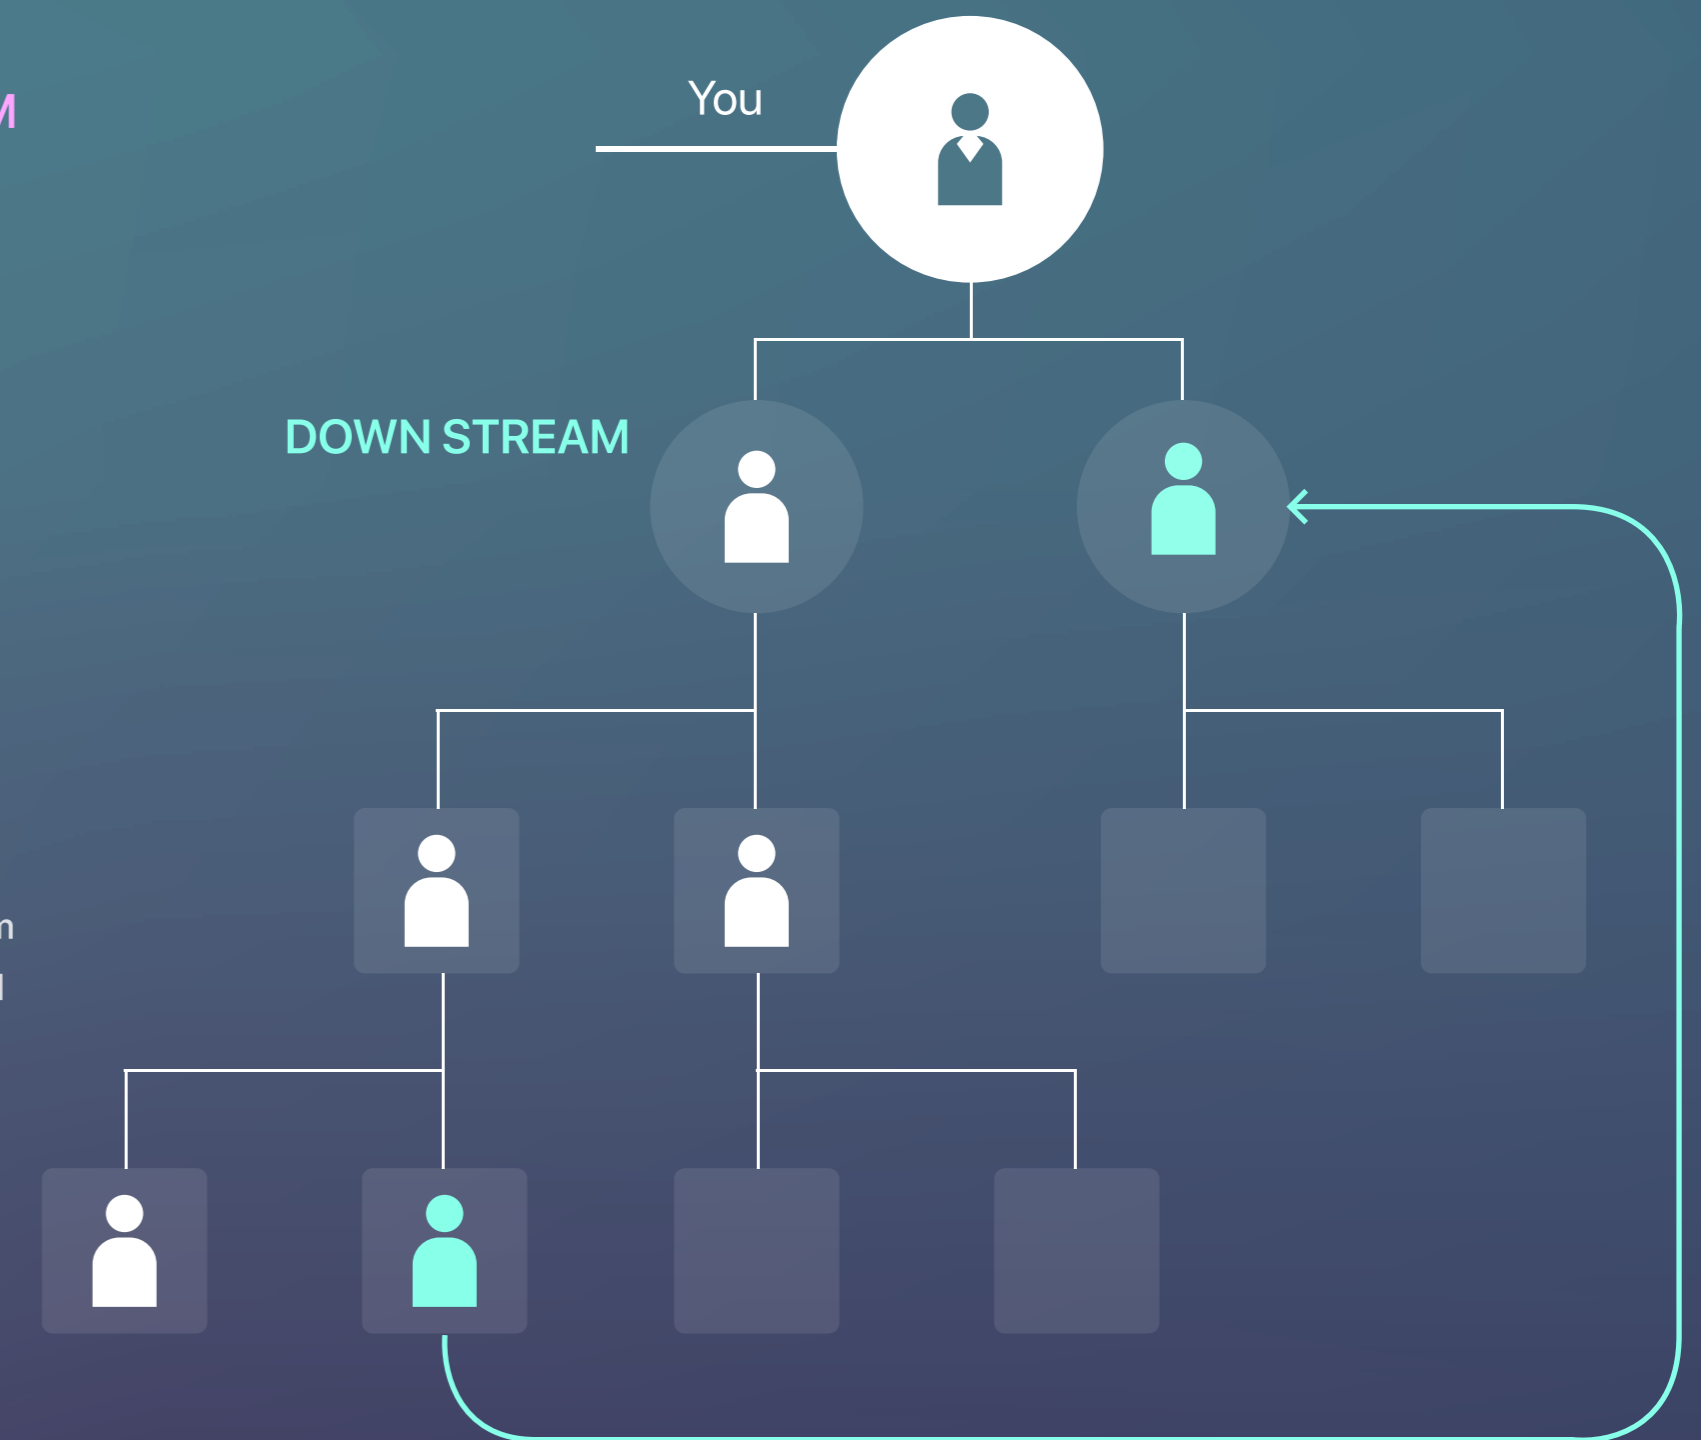

↳ MATRIX FILLING OCCURS FROM TOP TO BOTTOM FROM LEFT TO RIGHT

All participants invited by the system are automatically assigned to the nearest available spot.

STREAM - IS A FLOW

UP STREAM - a stream from top to bottom. When the participants get to you from a higher level. This usually happens when a participant has invited a partner, and all places are occupied in his first level.

DOWN STREAM - a stream from bottom to top. When participants come to you from lower levels. The same principle as with UP STREAM

UP STREAM, DOWN STREAM, SKIP

SKIP - You get participants who close their matrixes faster than those who invited them and they go to flooding or buy new levels.