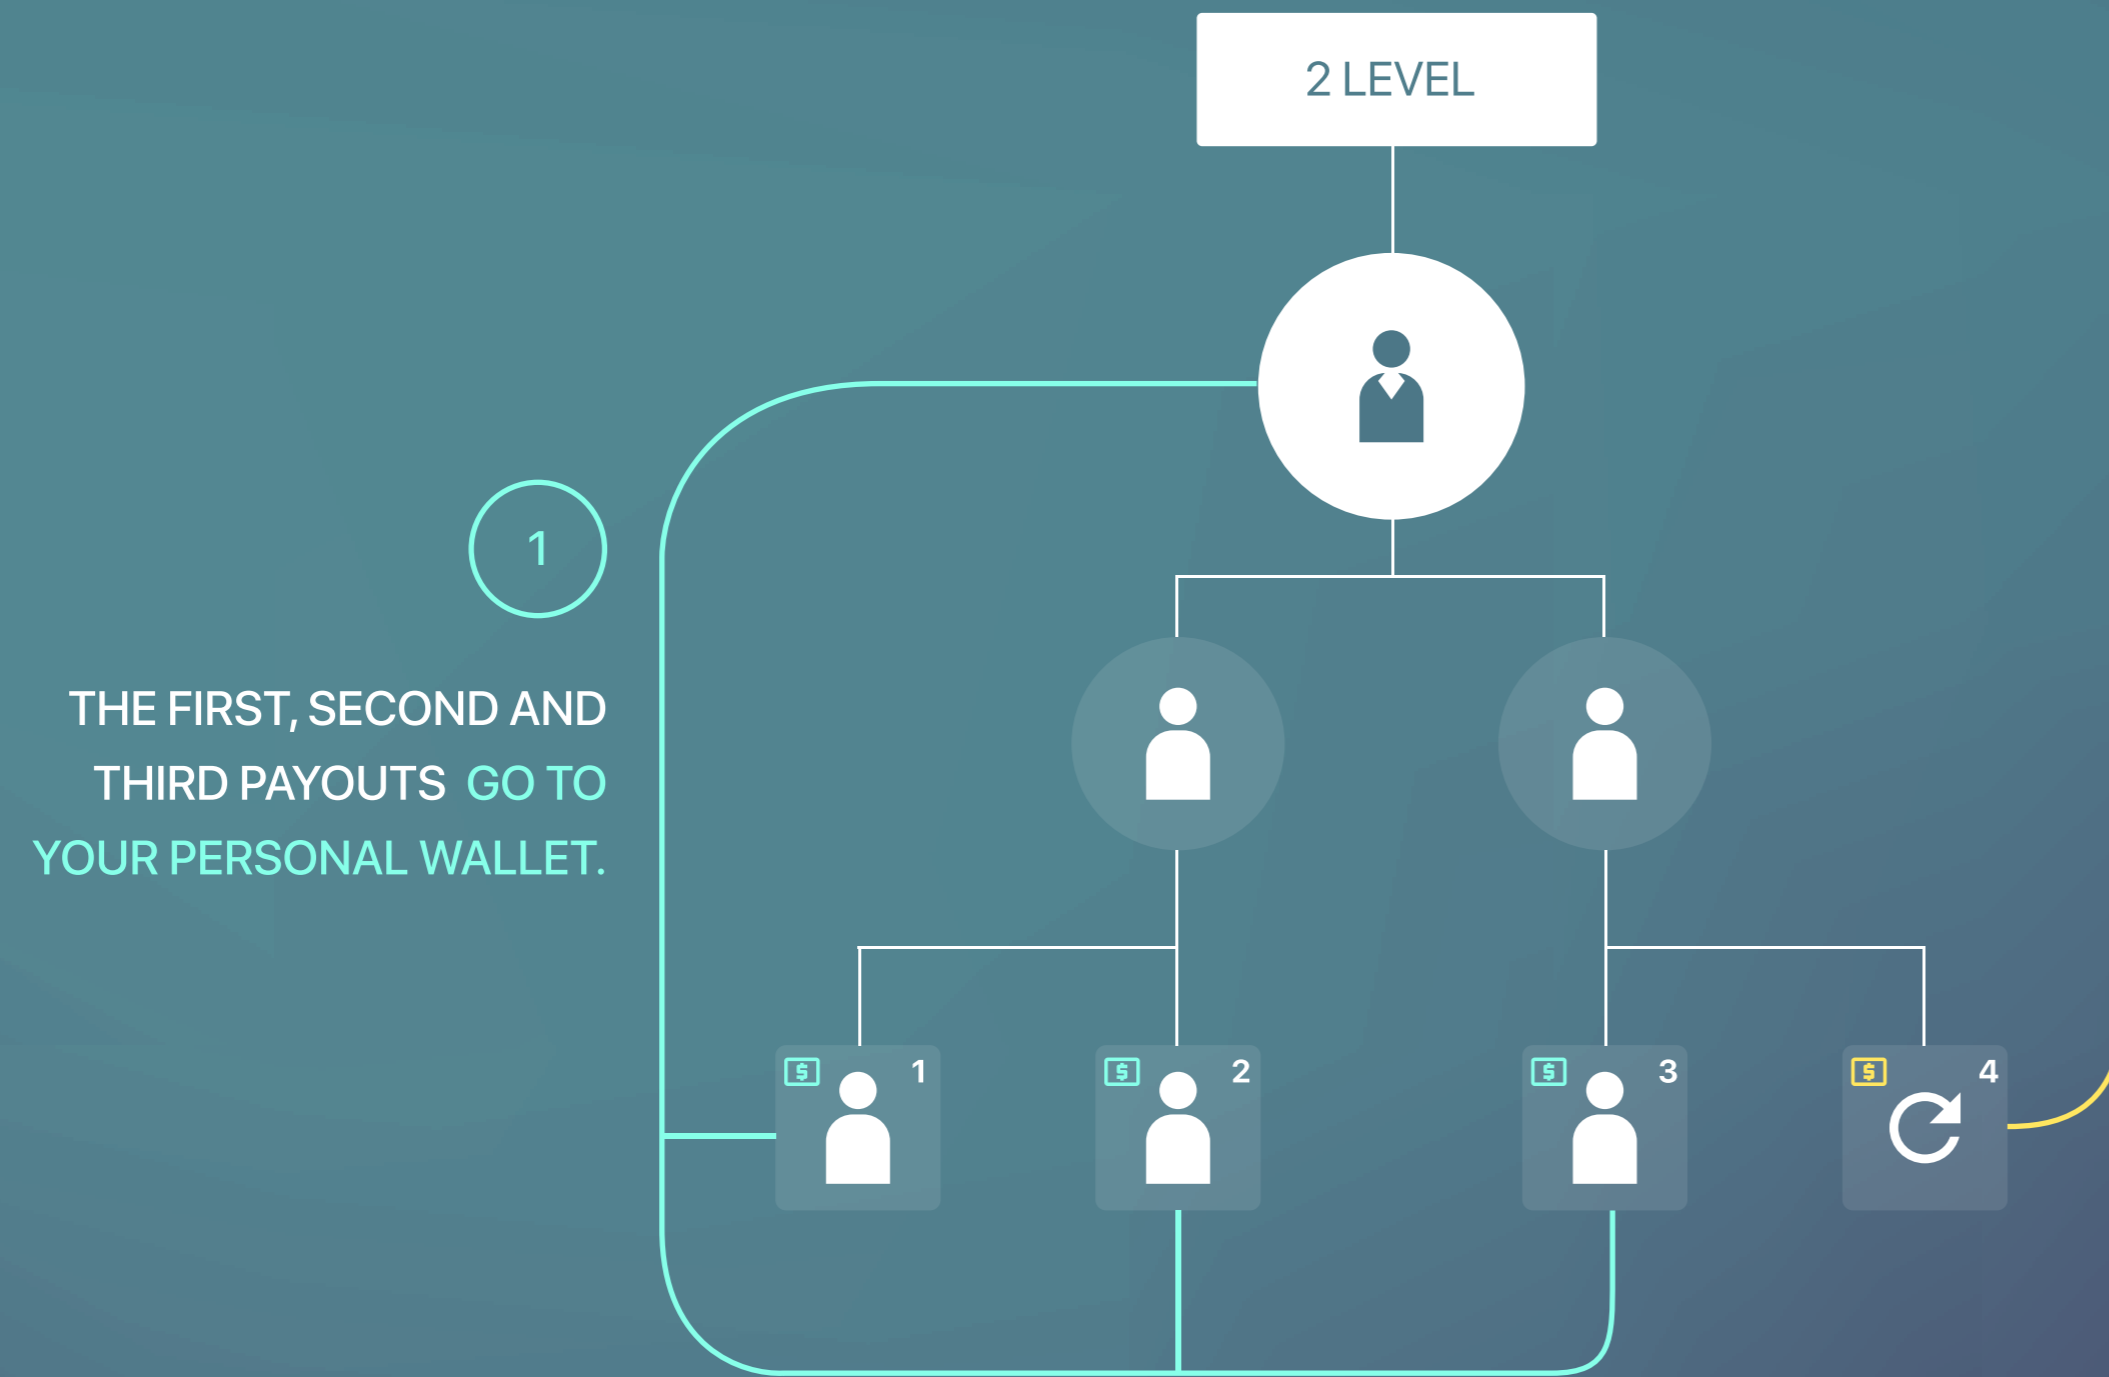

$$1 \text{ } \text{↻} + 1 \text{ } \text{Ⓜ} = \text{Ⓢ} * 4$$

You get the invested amount multiplied by 4 and this is only one turnover and one place.

You can have an unlimited number of places, and there is no limit on how many turnovers your place can make.

LEVELS

IN TOTAL, THERE WILL BE **6** LEVELS AT THE START, EACH SUBSEQUENT LEVEL IS EXACTLY **2** TIMES MORE COSTLY THAN THE PREVIOUS ONE.

HOW DOES THE 1ST LEVEL AND AUTO TRANSITION TO THE 2ND LEVEL WORK:

Flooding In this context is an idiom that perfectly reflects the meaning of repeated, automatic spot purchases from the fourth payout. Such automatic rebuy functions of IT4 allow to flood it with money . As a result you get more profit.

Participants below you go through the same process and end up under your new open spot.

HOW THE SECOND AND HIGHER LEVELS WORK

2

THE FOURTH PAYOUT IS USED TO AUTOMATICALLY PURCHASE ANOTHER PLACE IN THE CURRENT LEVEL OR THE SO-CALLED FLOODING.