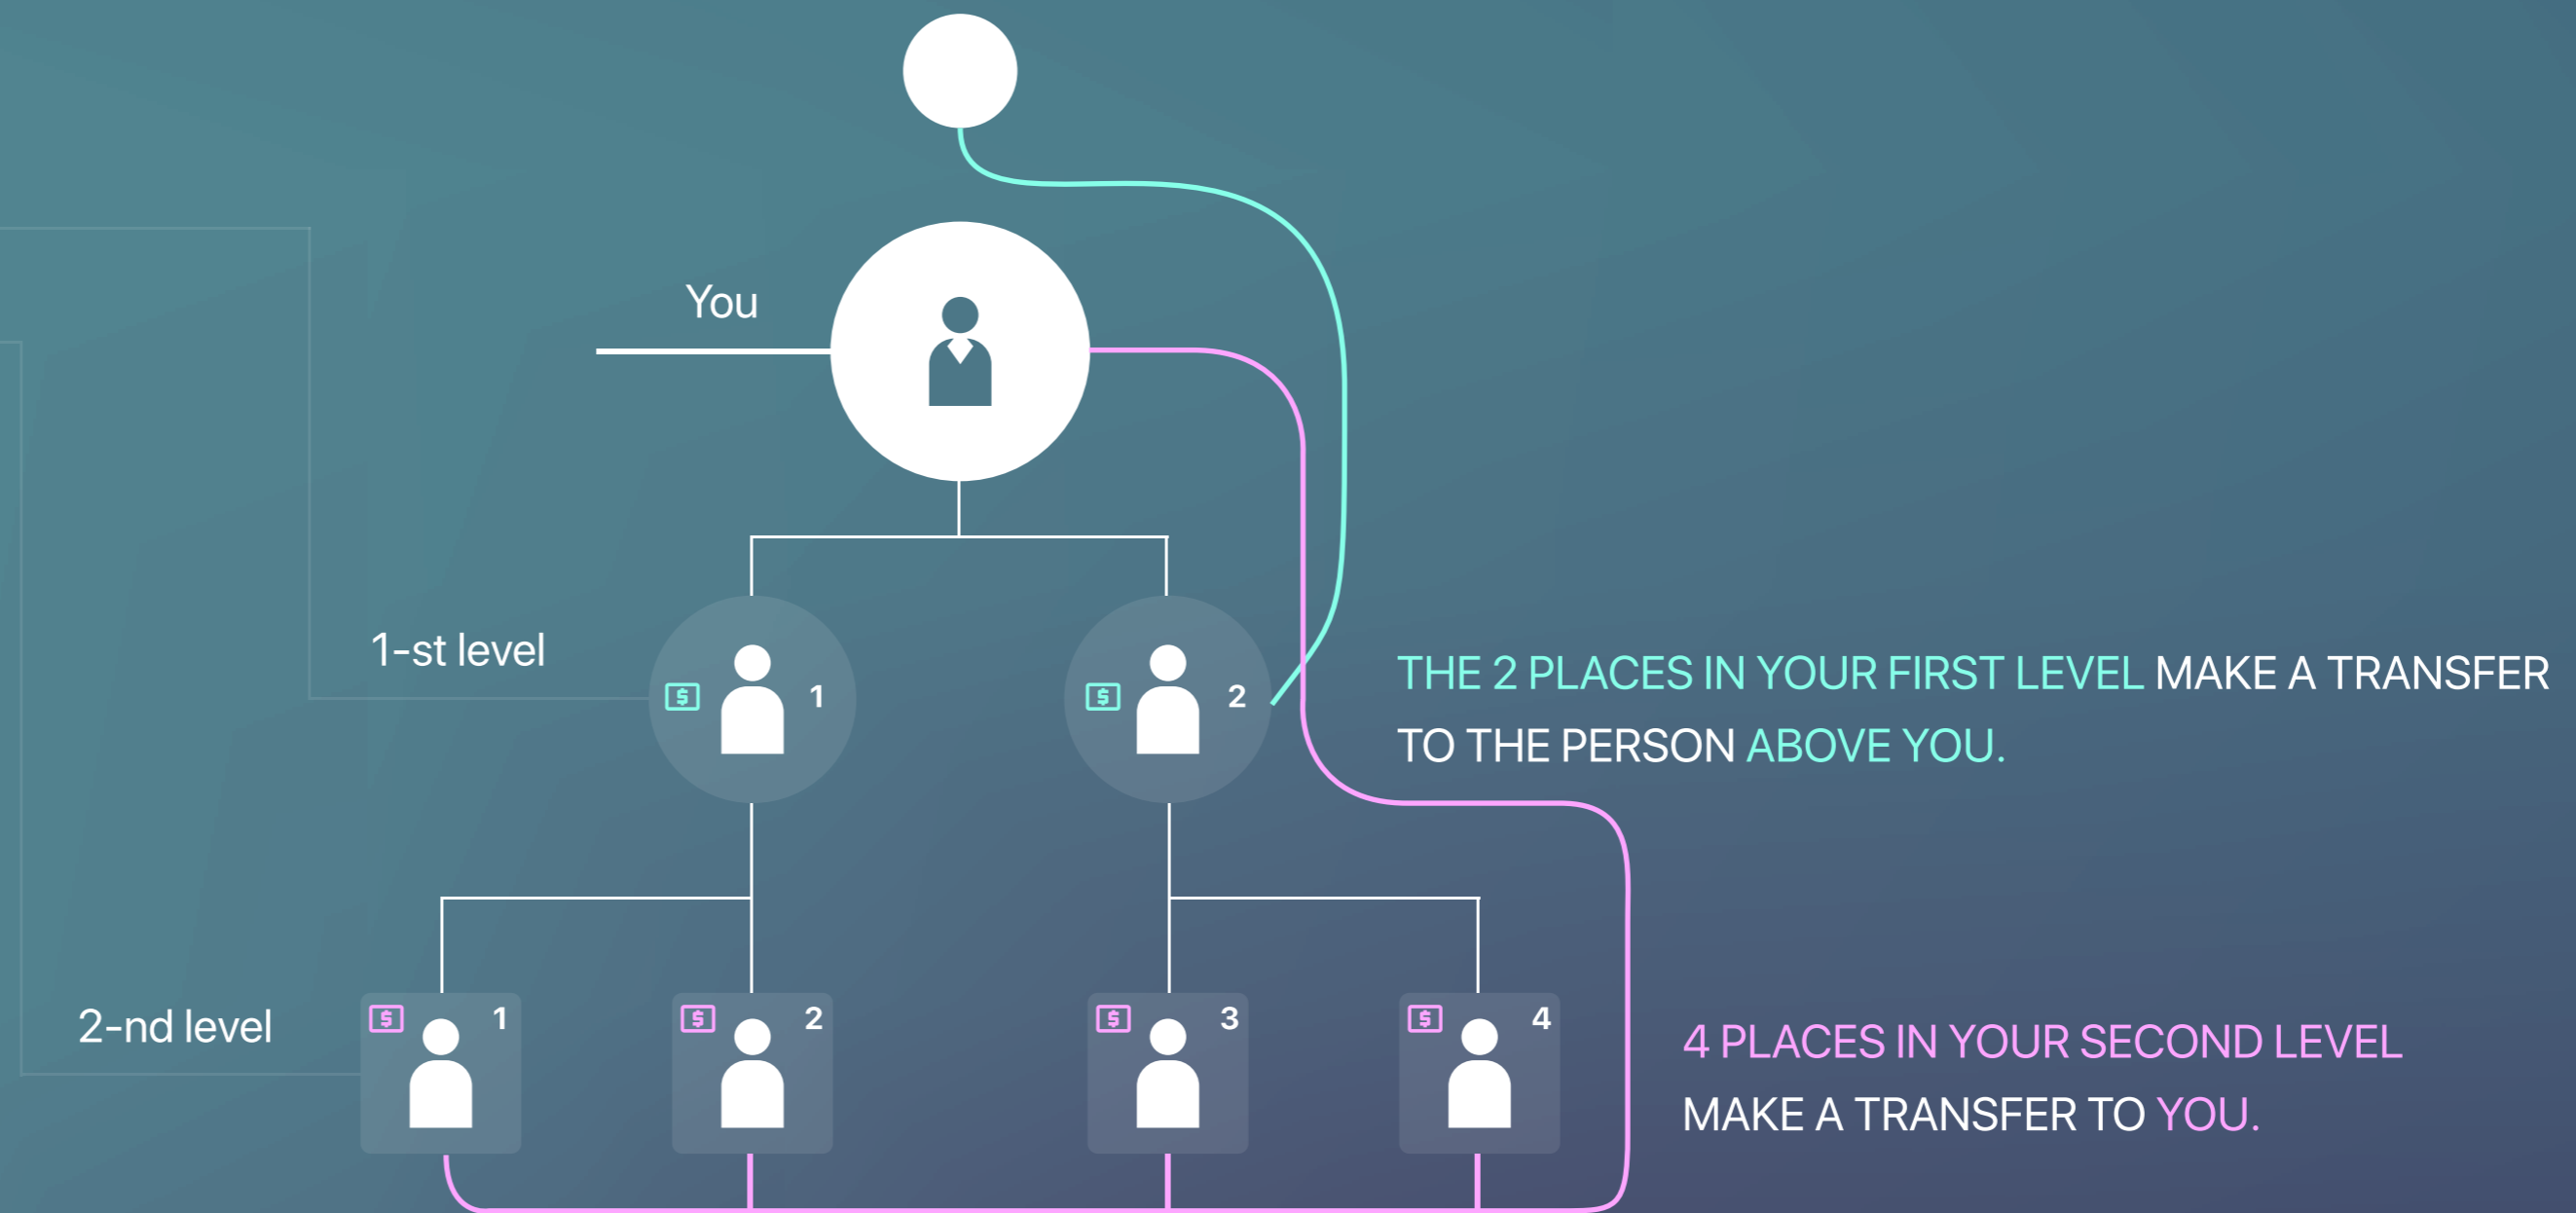

There will be no first or last, early or late ones.

The system is fair for everyone, without exception, and will be launched on the same day.

x2

MATRIX

ITS A **6** PLACE MATRIX

2 places in your 1-st level

4 places in your 2-nd level

$$1 \text{ } \text{↻} + 1 \text{ } \text{Ⓜ} = \text{Ⓢ} * 4$$

You get the invested amount multiplied by 4 and this is only one turnover and one place.

You can have an unlimited number of places, and there is no limit on how many turnovers your place can make.

LEVELS

IN TOTAL, THERE WILL BE **6** LEVELS AT THE START, EACH SUBSEQUENT LEVEL IS EXACTLY **2** TIMES MORE COSTLY THAN THE PREVIOUS ONE.

HOW DOES THE 1ST LEVEL AND AUTO TRANSITION TO THE 2ND LEVEL WORK:

DOWN STREAM - a stream from bottom to top. When participants come to you from lower levels. The same principle as with UP STREAM

UP STREAM, DOWN STREAM, SKIP

SKIP - You get participants who close their matrixes faster than those who invited them and they go to flooding or buy new levels.