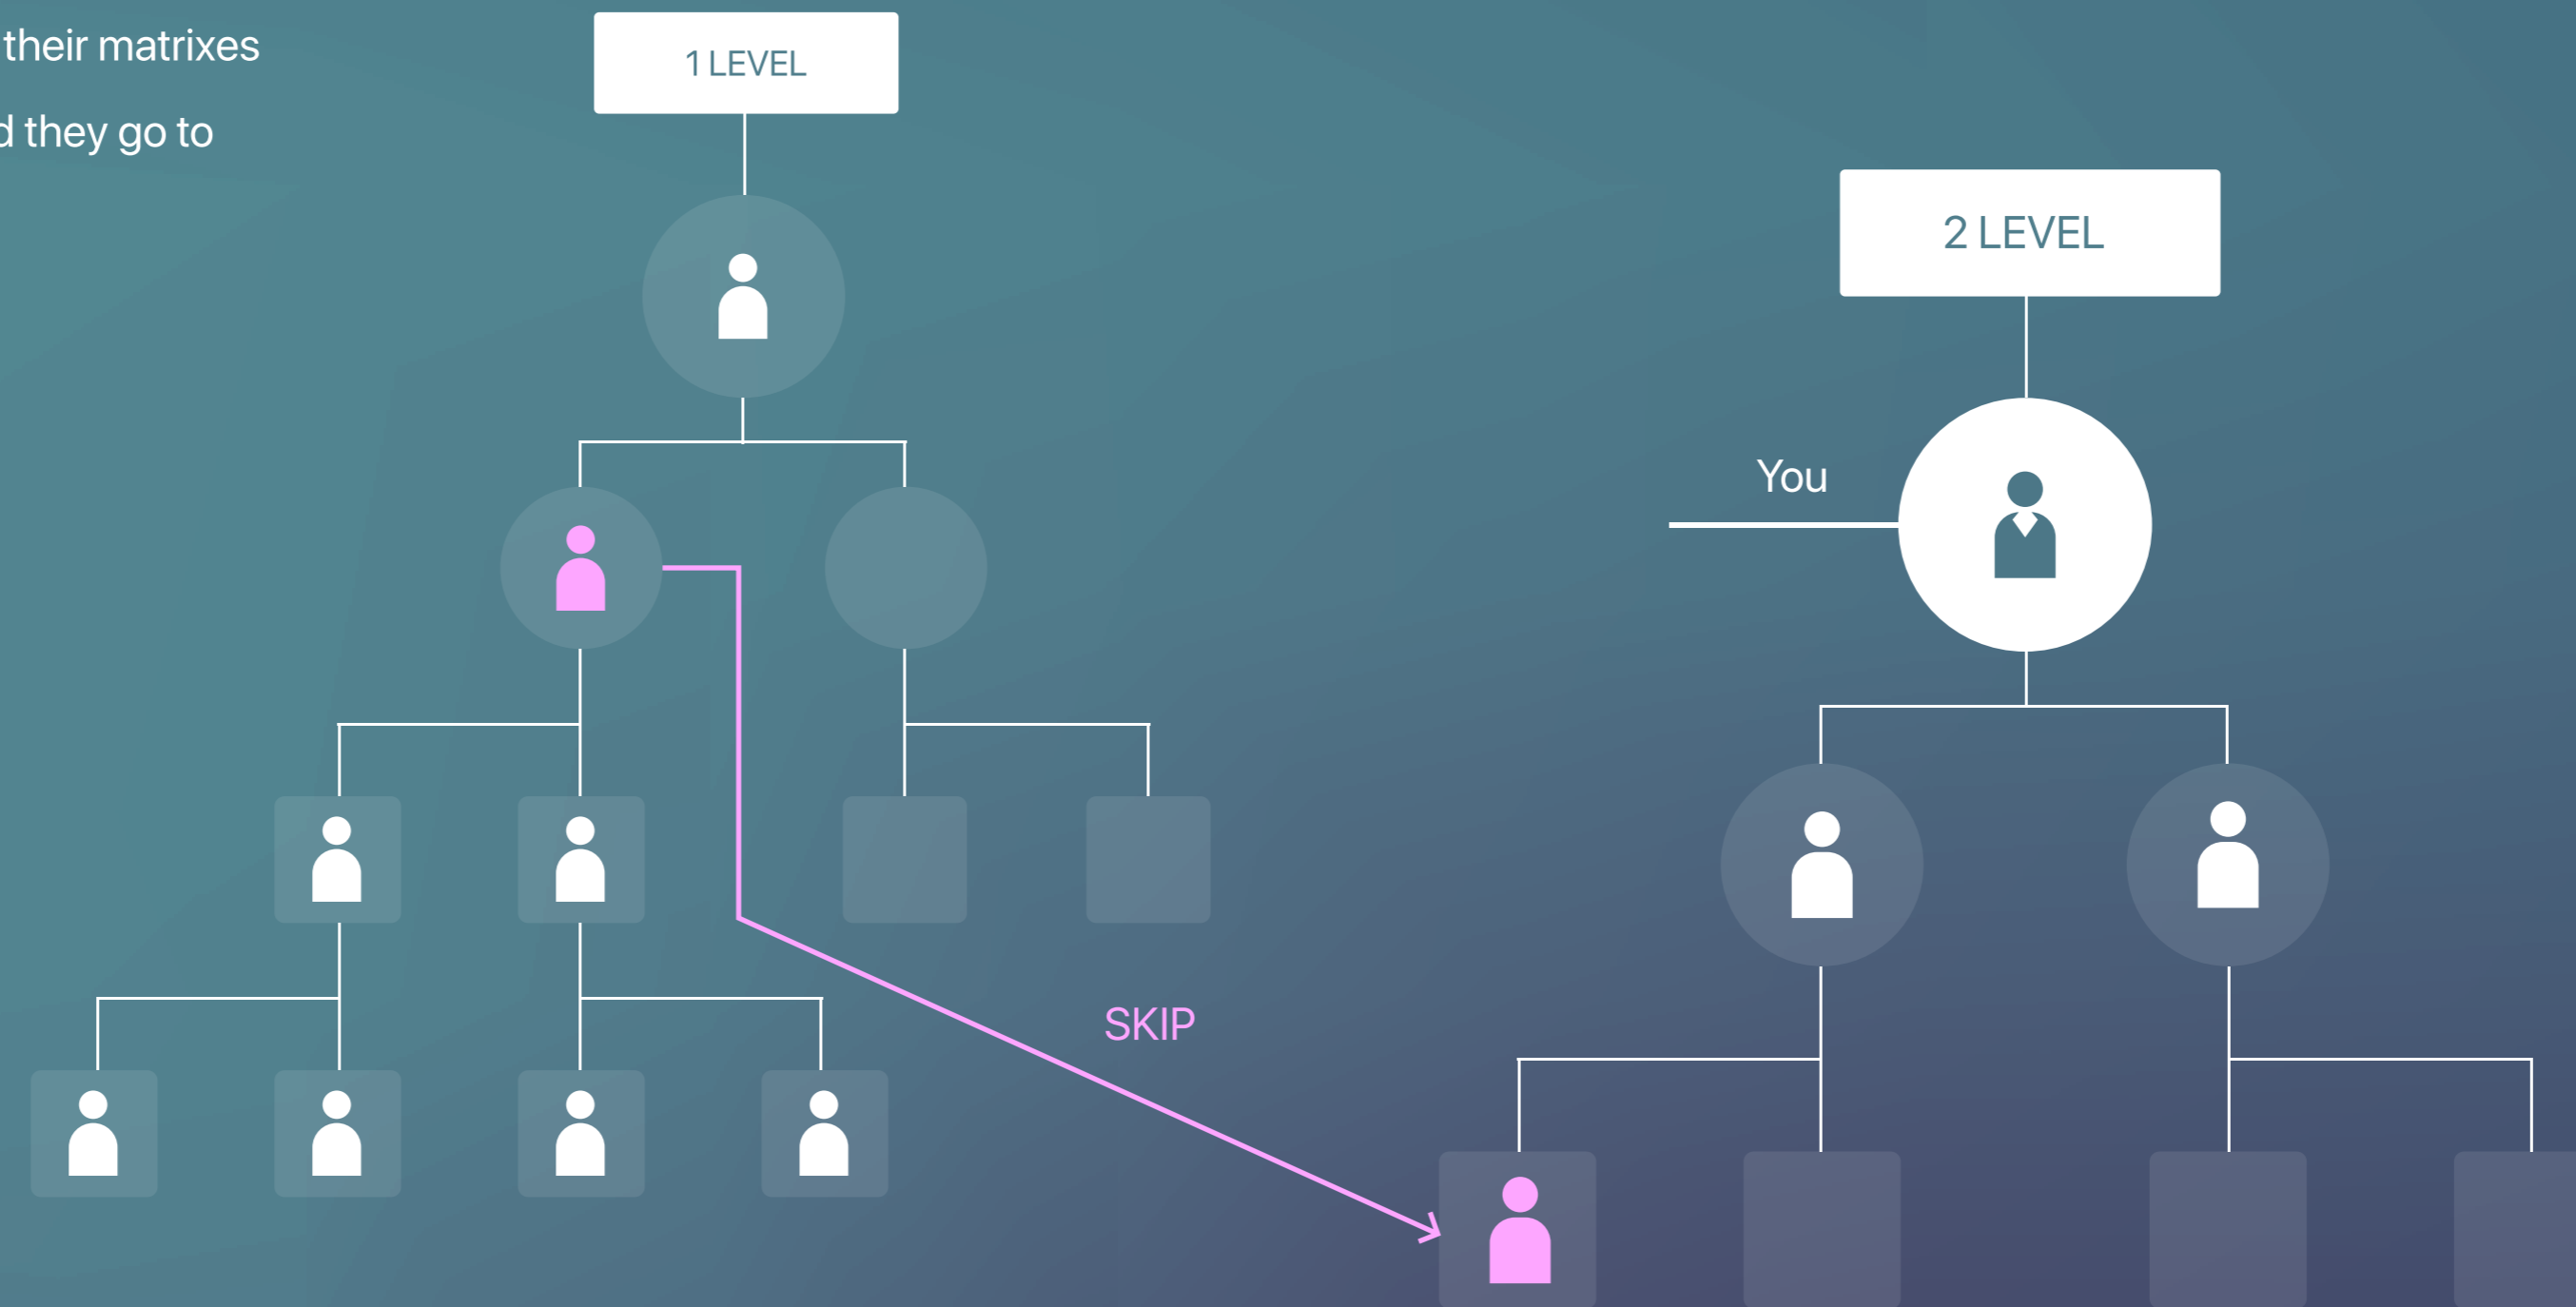

↳ MATRIX FILLING OCCURS FROM TOP TO BOTTOM FROM LEFT TO RIGHT

All participants invited by the system are automatically assigned to the nearest available spot.

STREAM - IS A FLOW

UP STREAM - a stream from top to bottom. When the participants get to you from a higher level. This usually happens when a participant has invited a partner, and all places are occupied in his first level.

DOWN STREAM - a stream from bottom to top. When participants come to you from lower levels. The same principle as with UP STREAM

UP STREAM, DOWN STREAM, SKIP

SKIP - You get participants who close their matrixes faster than those who invited them and they go to flooding or buy new levels.