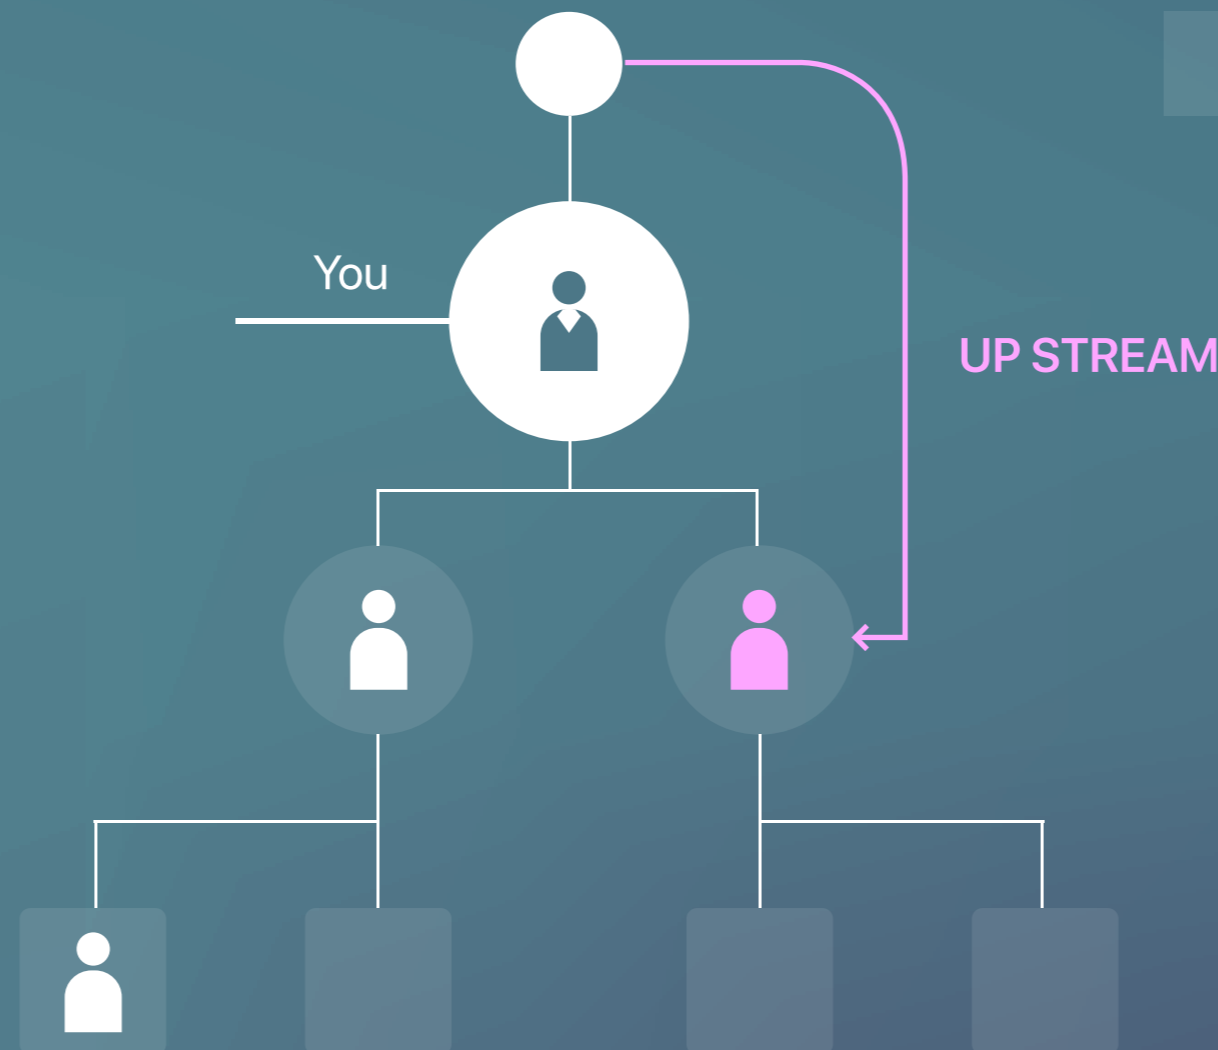

↳ MATRIX FILLING OCCURS FROM TOP TO BOTTOM FROM LEFT TO RIGHT

All participants invited by the system are automatically assigned to the nearest available spot.

STREAM - IS A FLOW

UP STREAM - a stream from top to bottom. When the participants get to you from a higher level. This usually happens when a participant has invited a partner, and all places are occupied in his first level.

DOWN STREAM - a stream from bottom to top. When participants come to you from lower levels. The same principle as with UP STREAM

UP STREAM, DOWN STREAM, SKIP

SKIP - You get participants who close their matrixes faster than those who invited them and they go to flooding or buy new levels.