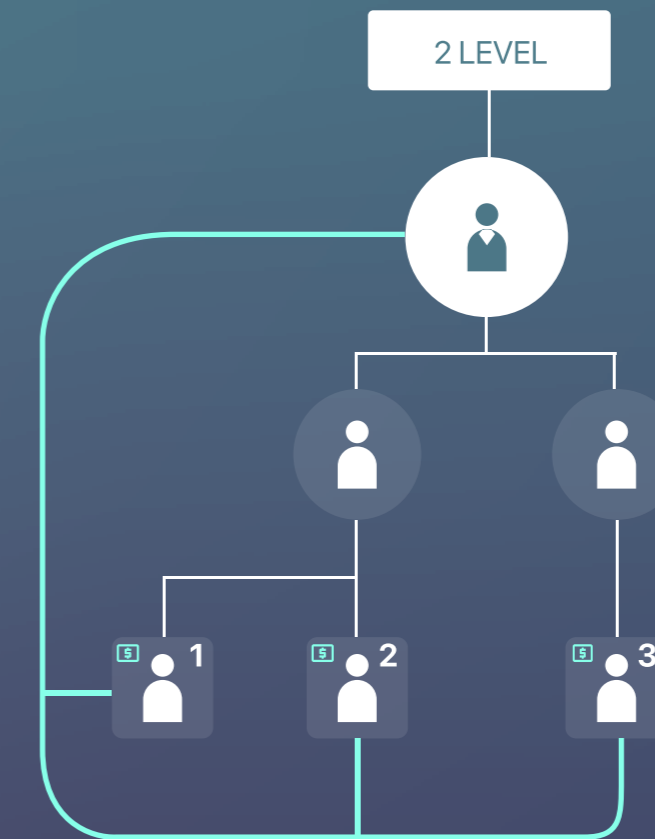

Participants below you go through the same process and end up under your new open spot.

HOW THE SECOND AND HIGHER LEVELS WORK

2

THE FOURTH PAYOUT IS USED TO AUTOMATICALLY PURCHASE ANOTHER PLACE IN THE CURRENT LEVEL OR THE SO-CALLED FLOODING.

Flooding - These re-entrances flood the system with new money.

LET'S SUMMARIZE YOUR INCOME:

LET'S ASSUME THAT THE COST OF THE FIRST LEVEL IS 12.5KM.

THE FIRST LEVEL WILL BRING YOU 12.5KM, WHICH IS A FINANCIAL BREAK EVEN FOR YOU.

AT THE SAME TIME, YOU WILL ALREADY HAVE A PLACE UNLOCKED IN THE SECOND LEVEL AT A COST OF 25KM AND ANOTHER PLACE IN THE FIRST LEVEL.

THE SECOND LEVEL WILL BRING YOU $25KM * 3 = 75KM$.

TOTAL:

EVEN AT THIS SHORT TIMED POINT, YOU HAVE ALREADY EARNED MORE THAN 600% OF YOUR STARTING AMOUNT.

DOWN STREAM - a stream from bottom to top. When participants come to you from lower levels. The same principle as with UP STREAM

UP STREAM, DOWN STREAM, SKIP

SKIP - You get participants who close their matrixes faster than those who invited them and they go to flooding or buy new levels.