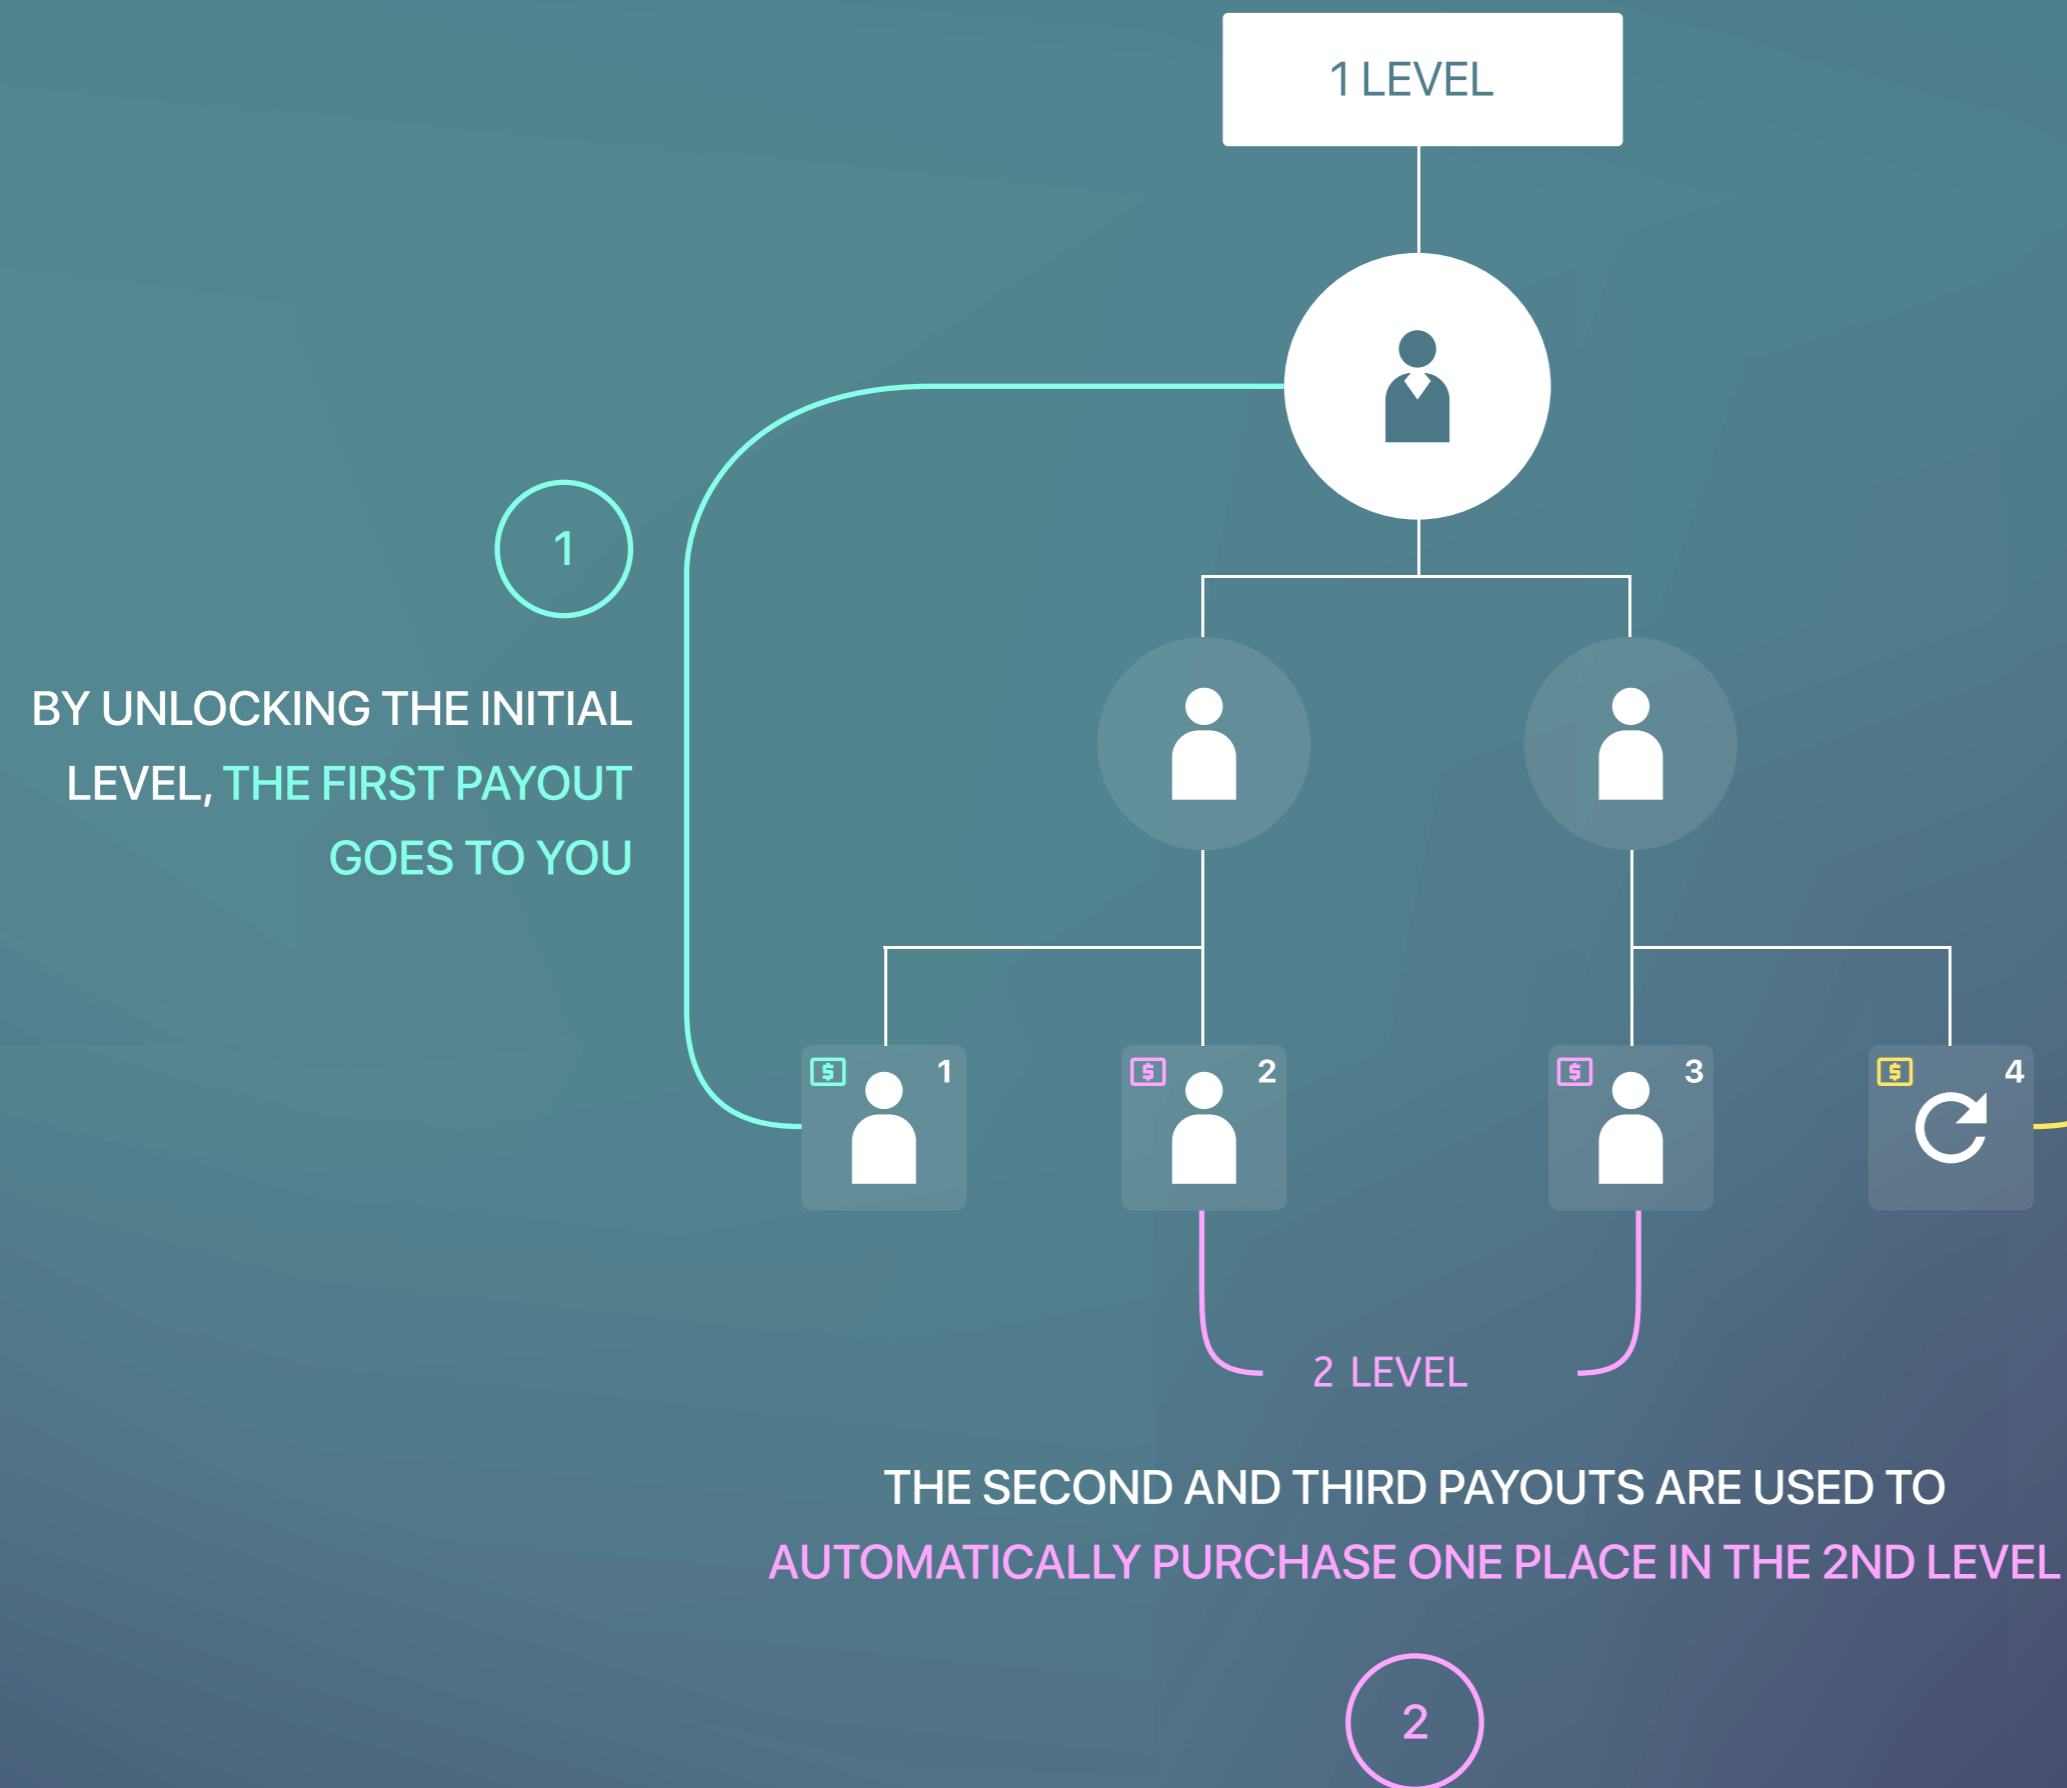

$$1 \text{ } \text{↻} + 1 \text{ } \text{Ⓜ} = \text{Ⓢ} * 4$$

You get the invested amount multiplied by 4 and this is only one turnover and one place.

You can have an unlimited number of places, and there is no limit on how many turnovers your place can make.

LEVELS

IN TOTAL, THERE WILL BE **6** LEVELS AT THE START, EACH SUBSEQUENT LEVEL IS EXACTLY **2** TIMES MORE COSTLY THAN THE PREVIOUS ONE.

HOW DOES THE 1ST LEVEL AND AUTO TRANSITION TO THE 2ND LEVEL WORK:

Flooding In this context is an idiom that perfectly reflects the meaning of repeated, automatic spot purchases from the fourth payout. Such automatic rebuy functions of IT4 allow to flood it with money . As a result you get more profit.

Participants below you go through the same process and end up under your new open spot.

HOW THE SECOND AND HIGHER LEVELS WORK

2

THE FOURTH PAYOUT IS USED TO AUTOMATICALLY PURCHASE ANOTHER PLACE IN THE CURRENT LEVEL OR THE SO-CALLED FLOODING.